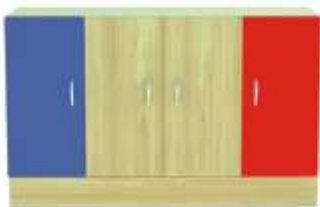

STORAGE 1507
1200X600X760MM