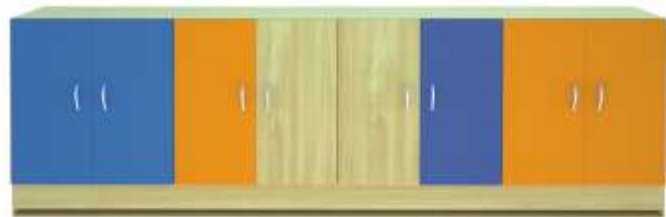

STORAGE 1506
2400X600X760MM